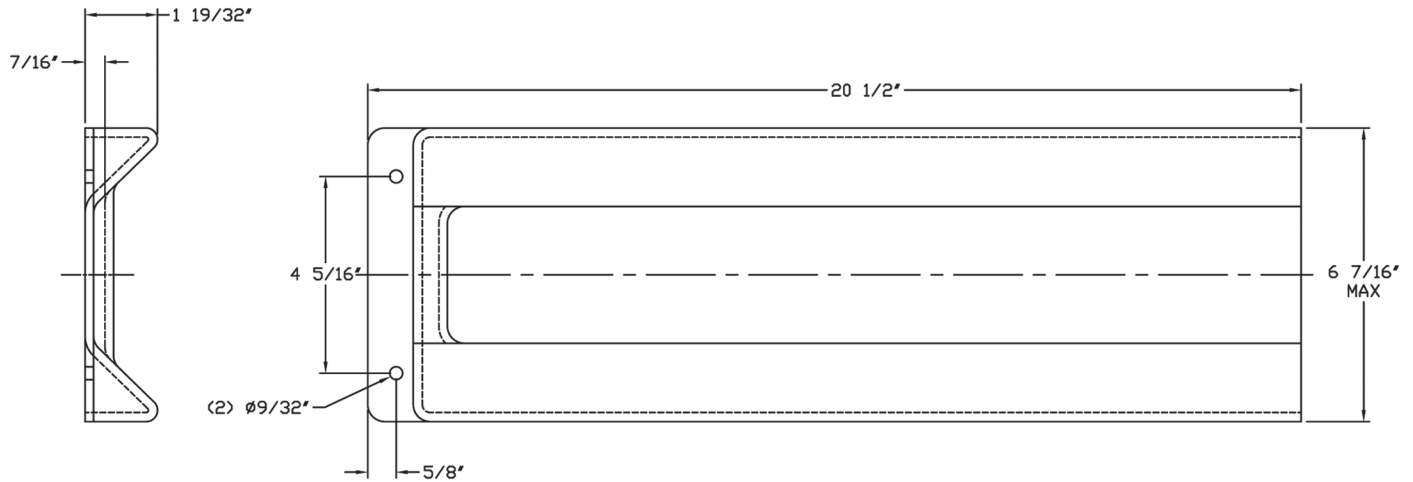

**PLASTIC AIR CYLINDER AND EXTINGUISHER CRADLES  
 MODELS QS-PC-VS & QS-PC-TDS  
 PARTS AND INFORMATION MANUAL**

Mount using 1/4" hardware

MODEL	DESCRIPTION	WT./@ IN LBS.
QS-PC-VS	Cradle with Valve Strap	1.15
QS-PC-TDS	Cradle with Tie-Down Strap	1.15

Replacement Strap Part Numbers:

Valve Strap: 1090-255-120

Tie Down Strap: 1010-110-105

*Ziamatic Corp.*

10 West College Avenue, P.O. Box 337, Yardley, PA 19067-0587 • (215) 493-3618 • FAX: (215) 493-1401

www.ziamatic.com